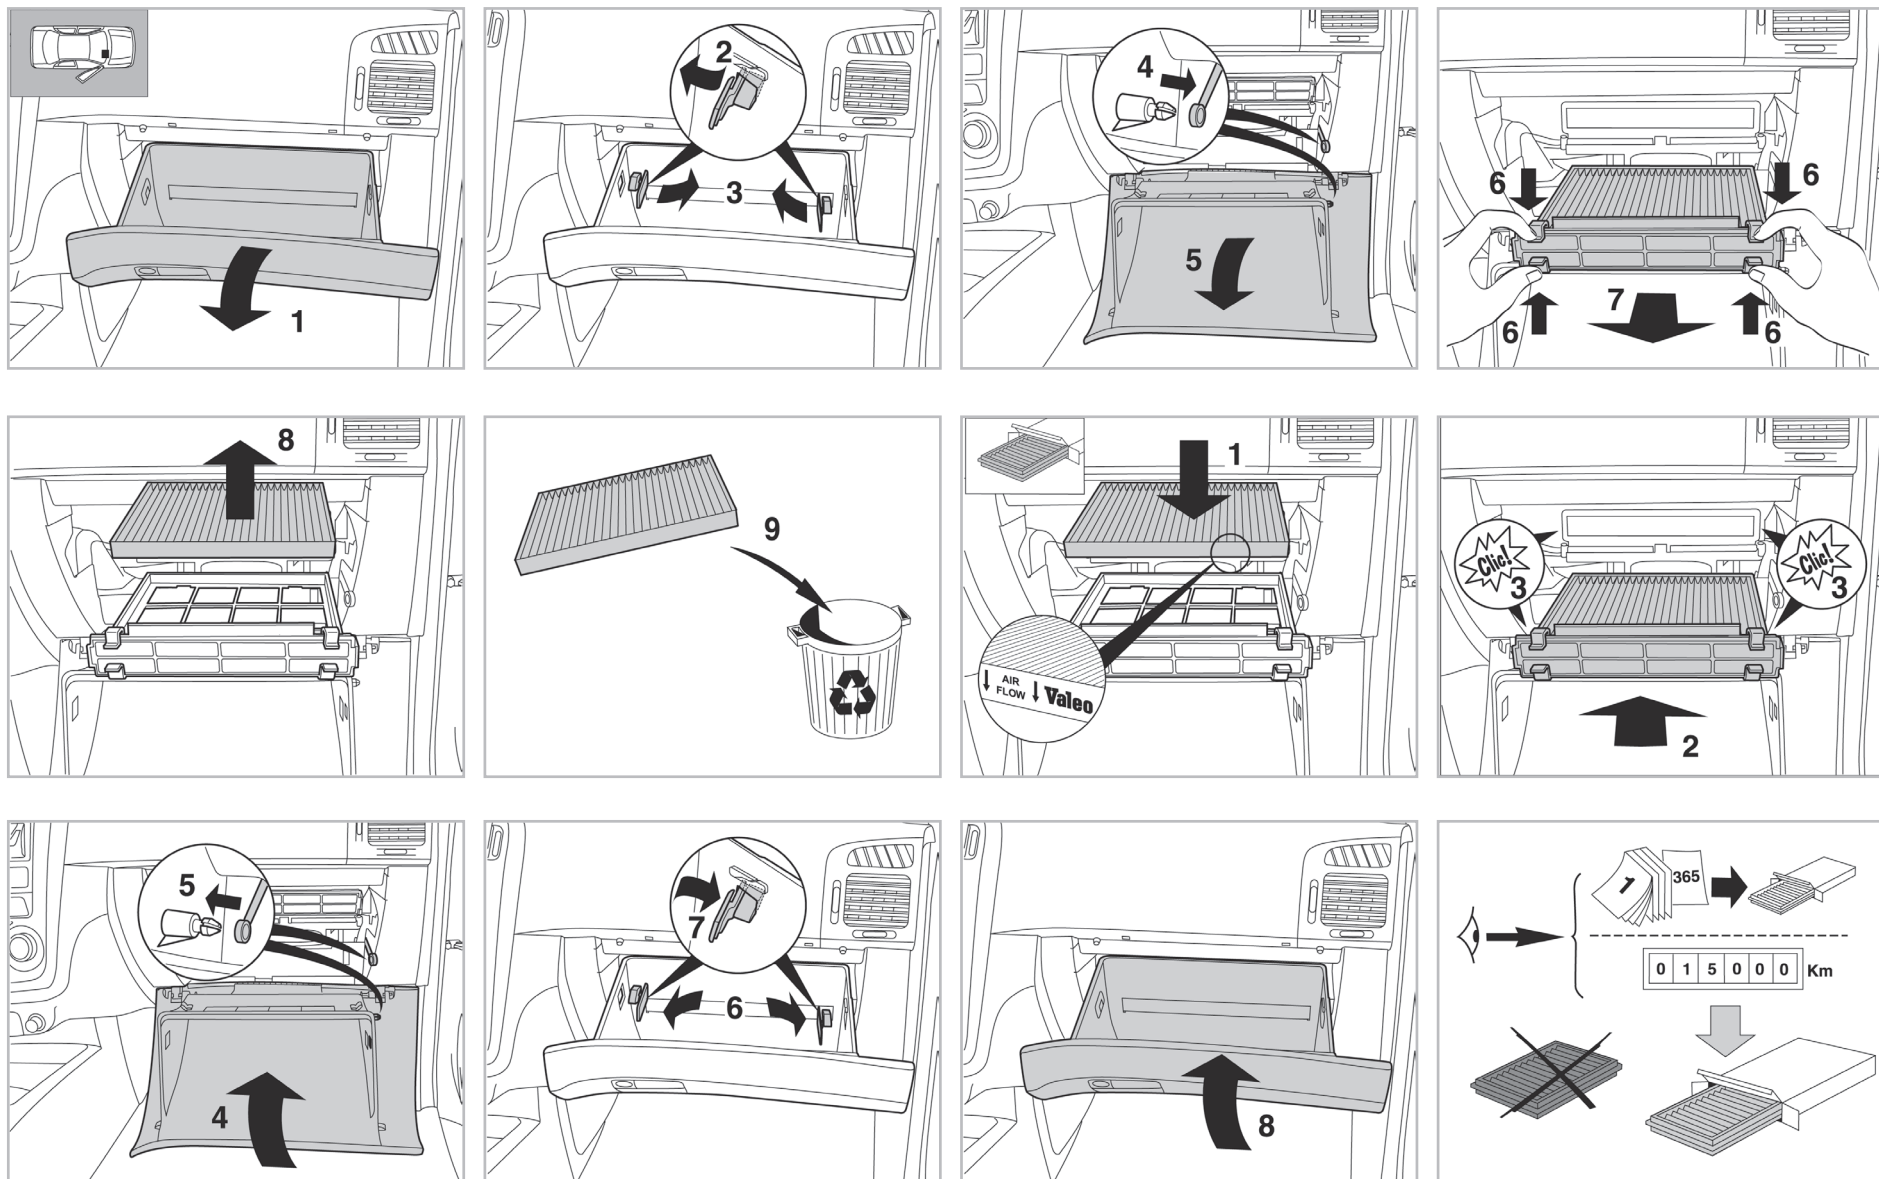

COMFORT

particle filter

715716

FH271

PA

WANT TO KNOW MORE?

www.valeo-techassist.com

FOR
HYUNDAI

SANTA FE II A/C+ (07/10 >)

Valeo Service - Société par Actions simplifiée - Capital de 12 900 000 € - 70, rue Playel, 93285 Saint-Denis Cedex - France - B 306 486 408 RCS Bobigny